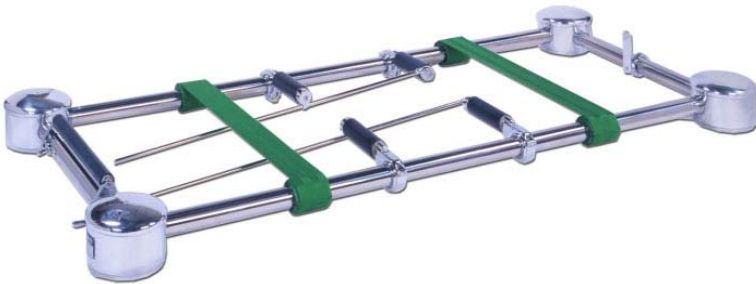

## Frigid Fluid Co. – Casket Lowering Devices

**Plain lowering devices** ship with:

- 1 bronze crank handle
- 1 set of straps (specify grave depth, 6'-12')

**Lowering devices with placer set** ship with:

- 1 bronze crank handle
- 1 set of straps (specify grave depth, 6'-12')
- Complete placer
  - 4 roller arms
  - 1 end roller
  - 1 end stop
  - 2 stainless steel guide rods

**3-N-1 combination lowering devices** ship with:

- 1 bronze crank handle
- 1 set of straps (specify grave depth, 6'-12')
- Complete placer set
  - 4 roller arms
  - 1 end roller
  - 1 end stop
  - 2 stainless steel guide rods
- Stand (telescoping or non-telescoping)
  - currently available in stainless steel only
- Drape for stand

SS = stainless steel  
 3 IN 1 = device, placer set, stand & drape

**1 - Imperial Lowering Devices**

*Regular 3 IN 1 comes with stainless stand.  
 Telescoping 3 IN 1 comes with stainless steel stand only*